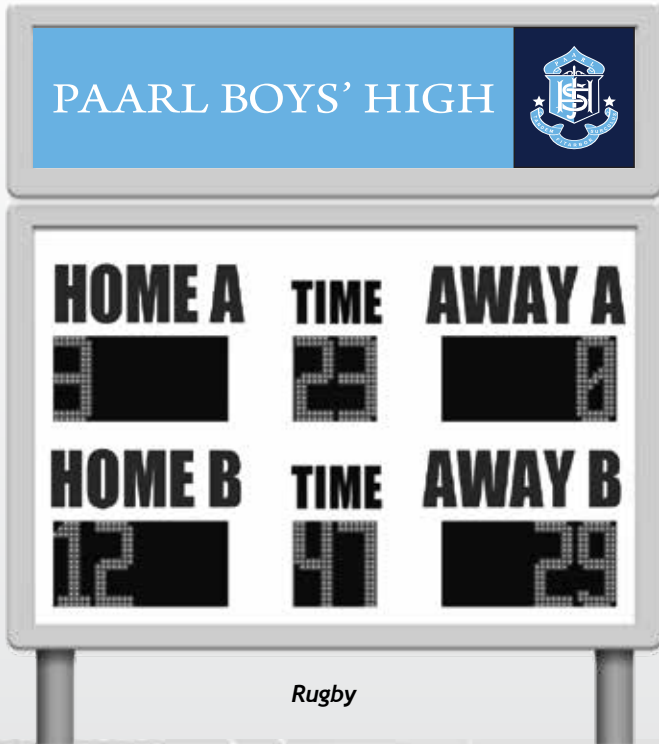

DUAL RUGBY/SINGLE CRICKET SCOREBOARD

SPECIFICATIONS

- Display measures 2500mm wide x 1700mm high
- 320mm character height
- Can be used for rugby (2 matches) and cricket (1 match)
- Optional separate branding boxes available - 2500mm x 600mm
- Branding print size top box - 2500mm x 380mm
- LEDs available in red or white
- 5 - 180 metre viewing distance
- Viewable in direct sunlight
- 2x Handheld remote controls included
- User manual provided
- Wall or pole mounted installation
- Operates off 220V power (client to provide)