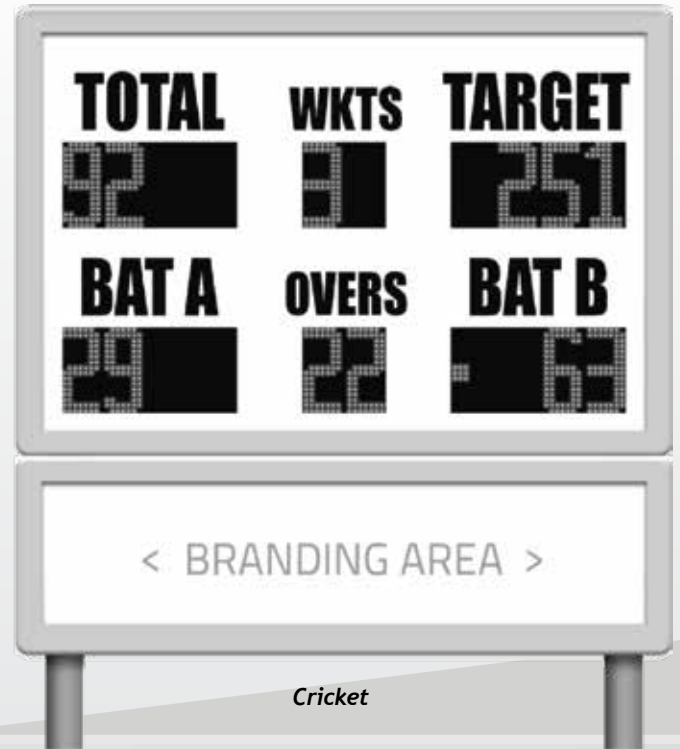

DUAL RUGBY/SINGLE CRICKET SCOREBOARD

SPECIFICATIONS

- Display measures 2500mm wide x 1700mm high
- 320mm character height
- Can be used for rugby (2 matches) and cricket (1 match)
- Optional separate branding boxes available - 2500mm x 600mm
- Branding print size top box - 2500mm x 380mm
- LEDs available in red or white
- 5 - 180 metre viewing distance
- Viewable in direct sunlight
- 2x Handheld remote controls included
- User manual provided
- Wall or pole mounted installation
- Operates off 220V power (client to provide)